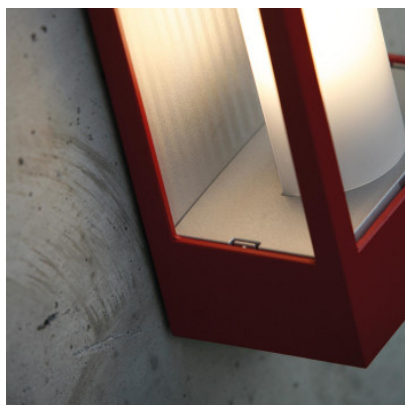

Roger Pradier Brick² N°1 Clear Glass

Outdoor wall lamp Roger Pradier Brick² N°1 made of aluminum and clear glass with semi-cylindrical satin-finished diffuser and ribbed reflector made of gray metallized PMMA. For E27 bulbs. Phase dimmable. IP44.

black grey	199,00 €-MSRP-251,00-€
MPN	108001107
EAN	3663660155441
dark grey	251,00 €
MPN	108001006
EAN	3663660028424
limestone	251,00 €
MPN	108001053
EAN	3663660028844
old rustic	251,00 €
MPN	108001046
EAN	3663660028608
pure white	251,00 €
MPN	108001101
EAN	3663660152778
sandstone	251,00 €
MPN	108001054
EAN	3663660028912
silk grey	251,00 €
MPN	108001105
EAN	3663660147743
slate grey	251,00 €
MPN	108001059
EAN	3663660028967
velvet black	251,00 €
MPN	108001113
EAN	3663660028486