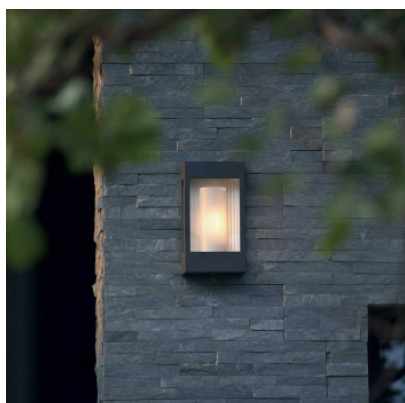

Roger Pradier Brick² N°1 Clear Glass

Outdoor wall lamp Roger Pradier Brick² N°1 made of aluminum and clear glass with semi-cylindrical satin-finished diffuser and ribbed reflector made of gray metallized PMMA. For E27 bulbs. Phase dimmable. IP44.

black grey	199,00 €-MSRP-251,00-€
MPN	108001107
EAN	3663660155441
dark grey	251,00 €
MPN	108001006
EAN	3663660028424
limestone	251,00 €
MPN	108001053
EAN	3663660028844
old rustic	251,00 €
MPN	108001046
EAN	3663660028608
pure white	251,00 €
MPN	108001101
EAN	3663660152778
sandstone	251,00 €
MPN	108001054
EAN	3663660028912
silk grey	251,00 €
MPN	108001105
EAN	3663660147743
slate grey	251,00 €
MPN	108001059
EAN	3663660028967
velvet black	251,00 €
MPN	108001113
EAN	3663660028486