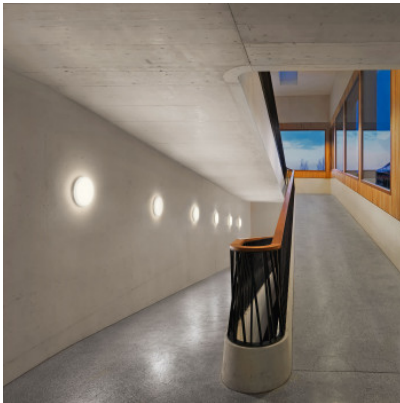

## Ribag Punto Wall/Ceiling Light $\varnothing$ 250/320/420 mm

The wall or ceiling lamp Punto LED by Ribag for diffuse light. Body made of die-cast aluminium, diffuser made of matt synthetic glass. Protection IP34.