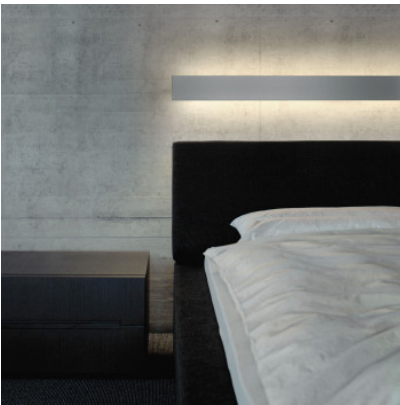

Ribag Metron Wall with aperture 80

LED wall light Ribag Metron with an 80 aperture made of extruded aluminum and a synthetic glass diffuser. Glare-free indirect and direct light. On/Off or DALI/Touchdim.

120cm, clear anodized MPN	793,00 € 4064.120.27.0
120cm, white RAL 9003 MPN	863,00 € 4064.120.27.3
150cm, clear anodized MPN	878,00 € 4064.150.27.0
120cm, clear anodized, DALI/TouchDIM MPN	934,00 € 4064.120.27.0 DIG
150cm, white RAL 9003 MPN	953,00 € 4064.150.27.3
180cm, clear anodized MPN	953,00 € 4064.180.27.0
120cm, white RAL 9003, DALI/TouchDIM MPN	1.001,00 € 4064.120.27.3 DIG
150cm, clear anodized, DALI/TouchDIM MPN	1.012,00 € 4064.150.27.0 DIG
180cm, white RAL 9003 MPN	1.032,00 € 4064.180.27.3
180cm, clear anodized, DALI/TouchDIM MPN	1.073,00 € 4064.180.27.0 DIG
150cm, white RAL 9003, DALI/TouchDIM MPN	1.089,00 € 4064.150.27.3 DIG
180cm, white RAL 9003, DALI/TouchDIM MPN	1.157,00 € 4064.180.27.3 DIG

Bulbs	120 cm: 52W LED, 4930 lm, 2700K, CRI>90. 150 cm: 65W LED, 6160 lm, 2700K, CRI>90. 180 cm: 78W LED, 7390 lm, 2700K, CRI>90.
Dimensions	Length 125/155/185 cm, width 8 cm, depth 4,8 cm, depth of end plates 2,5 cm.