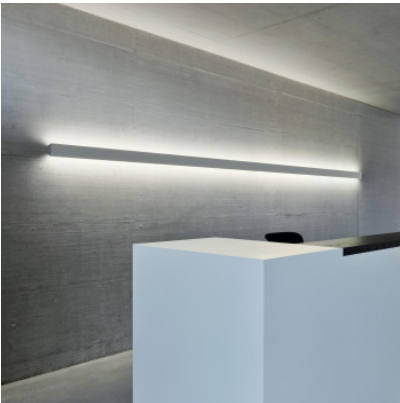

Ribag Metron Wall with aperture 80

LED wall light Ribag Metron with an 80 aperture made of extruded aluminum and a synthetic glass diffuser. Glare-free indirect and direct light. On/Off or DALI/Touchdim.

Bulbs	120 cm: 52W LED, 4930 lm, 2700K, CRI>90. 150 cm: 65W LED, 6160 lm, 2700K, CRI>90. 180 cm: 78W LED, 7390 lm, 2700K, CRI>90.
Dimensions	Length 125/155/185 cm, width 8 cm, depth 4,8 cm, depth of end plates 2,5 cm.