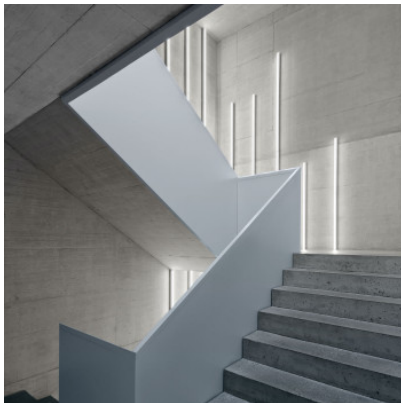

## Ribag Metron Wall/Ceiling

LED wall/ceiling lamp Ribag Metron made of extruded aluminum and diffuser made of opal white synthetic glass. Degree of protection IP50/IP54. On/off.

60cm, clear anodized MPN	521,00 € 4060.060.27.0
60cm, black RAL 9005 MPN	558,00 € 4060.060.27.2
60cm, white RAL 9003 MPN	558,00 € 4060.060.27.3
90cm, clear anodized MPN	578,00 € 4060.090.27.0
90cm, black RAL 9005 MPN	625,00 € 4060.090.27.2
90cm, white RAL 9003 MPN	625,00 € 4060.090.27.3
120cm, clear anodized MPN	627,00 € 4060.120.27.0
120cm, black RAL 9005 MPN	678,00 € 4060.120.27.2
120cm, white RAL 9003 MPN	678,00 € 4060.120.27.3
150cm, clear anodized MPN	693,00 € 4060.150.27.0
150cm, black RAL 9005 MPN	750,00 € 4060.150.27.2
150cm, white RAL 9003 MPN	750,00 € 4060.150.27.3
180cm, clear anodized MPN	751,00 € 4060.180.27.0
180cm, black RAL 9005 MPN	810,00 € 4060.180.27.2
180cm, white RAL 9003 MPN	810,00 € 4060.180.27.3

Bulbs  
Dimensions

19W LED 2100 lm, 2700K, CRI>90.  
Length 63/93/123/153/183 cm, height 6.5 cm,  
width 3.6 cm, depth of end plates 1.5 cm.

27.04.2024 23:50:55

All prices shown include 19% VAT for deliveries to Deutschland excluding possible shipping costs.