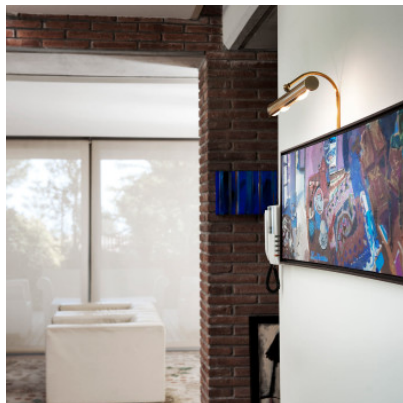

Pujol Apliques A-1003 LED

The large version of the LED wall lamp A-1003 LED offers a direct refined lighting to illuminate mural accessories like paintings. It is made of brass and steel. Not dimmable.

bronze	239,00 €-MSRP-267,00-€
MPN	03401003L
EAN	8436562040390

matt nickel	239,00 €-MSRP-267,00-€
MPN	03601003L
EAN	8436562040376

gold coated	269,00 €-MSRP-298,00-€
MPN	03001003L
EAN	8436562040383

Bulbs	5W LEDs, 450 lm, 3,000K.
Dimensions	Width 400 mm, depth 200 mm.