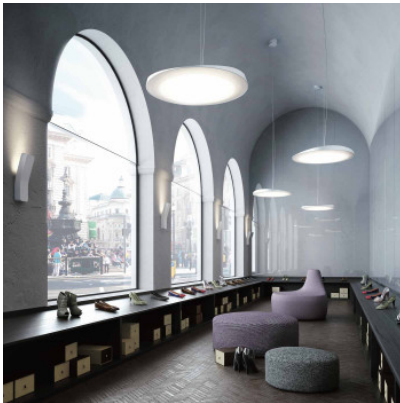

Prandina Platone W1

Wall lamp Platone W1 by Prandina of matt white lacquered thermoplastic, aluminium reflector and wall fixation of metal. Expressive indirect light onto the wall.

Prandina Platone W1

179,00 € ~~MSRP 196,00 €~~

Bulbs
Dimensions
MPN

1 x max. 60W G9 halogen lamp
Width 8 cm, height 35 cm, depth 14.8 cm.
1945000113000

25.04.2024 0:09:47

All prices shown include 19% VAT for deliveries to Deutschland excluding possible shipping costs.