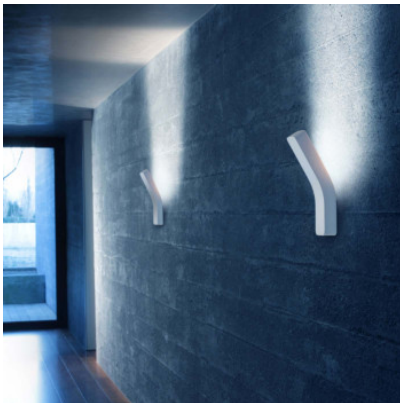

Prandina Platone W1

Wall lamp Platone W1 by Prandina of matt white lacquered thermoplastic, aluminium reflector and wall fixation of metal. Expressive indirect light onto the wall.

Prandina Platone W1

179,00 € ~~MSRP 196,00 €~~

Bulbs
Dimensions
MPN

1 x max. 60W G9 halogen lamp
Width 8 cm, height 35 cm, depth 14.8 cm.
1945000113000

25.04.2024 0:09:47

All prices shown include 19% VAT for deliveries to Deutschland excluding possible shipping costs.