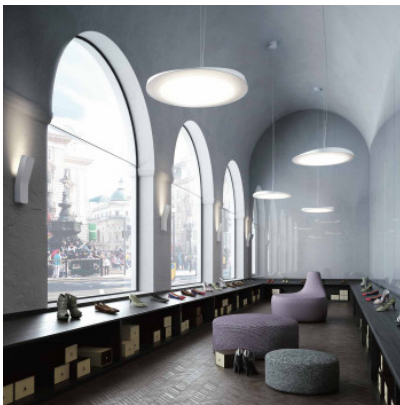

Prandina Platone W1 LED

The slender wall lamp Prandina Platone LED W1 is made of slightly bent, matt white lacquered polyurethane and provides a stylish, indirect yet efficient light. Aluminium reflector.

white matt	249,00 € MSRP 274,00 €
MPN	1945000213000

Bulbs	4.8W LED, 3000K, 720 lm.
Dimensions	Height 35 cm, width 8 cm, depth 14.8 cm, weight 1.3 kg.

19.04.2024 17:45:41

All prices shown include 19% VAT for deliveries to Deutschland excluding possible shipping costs.