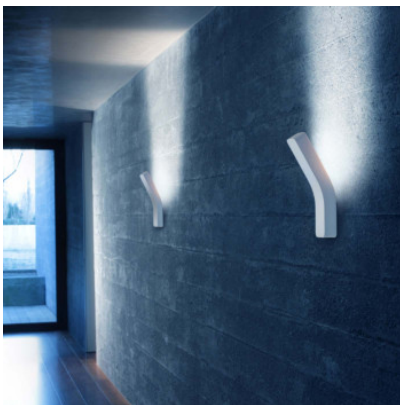

Prandina Platone W1 LED

The slender wall lamp Prandina Platone LED W1 is made of slightly bent, matt white lacquered polyurethane and provides a stylish, indirect yet efficient light. Aluminium reflector.

white matt	249,00 € MSRP 274,00 €
MPN	1945000213000

Bulbs	4.8W LED, 3000K, 720 lm.
Dimensions	Height 35 cm, width 8 cm, depth 14.8 cm, weight 1.3 kg.

19.04.2024 17:45:41

All prices shown include 19% VAT for deliveries to Deutschland excluding possible shipping costs.