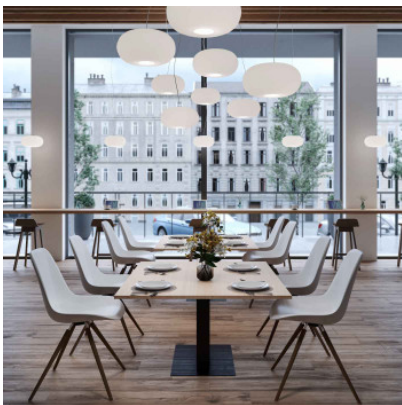

## Prandina Over S5

Large suspension Over S5 with ball-shaped diffuser of opal white glass. Diffuse and direct light distribution for direct illumination of tables and working surfaces. Matt white ceiling rose. E27.

opal white	479,00 € <del>MSRP 595,00 €</del>
MPN	1303001110101

Bulbs	1 x E27 LED lamp.
Dimensions	Shade diameter 42 cm, shade height 21.5 cm, Aufhängung 200 cm, canopy diameter 12 cm, weight 6.1 kg.

26.04.2024 19:48:33