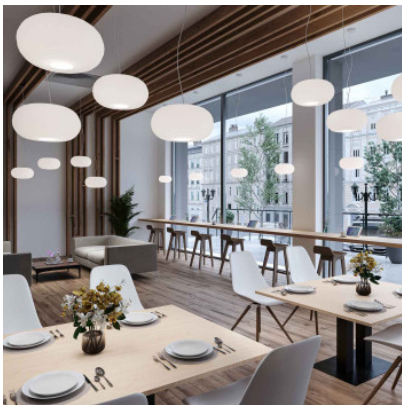

## Prandina Over S5

Large suspension Over S5 with ball-shaped diffuser of opal white glass. Diffuse and direct light distribution for direct illumination of tables and working surfaces. Matt white ceiling rose. E27.

opal white	479,00 € <del>MSRP 595,00 €</del>
MPN	1303001110101

Bulbs	1 x E27 LED lamp.
Dimensions	Shade diameter 42 cm, shade height 21.5 cm, Aufhängung 200 cm, canopy diameter 12 cm, weight 6.1 kg.

26.04.2024 19:48:33