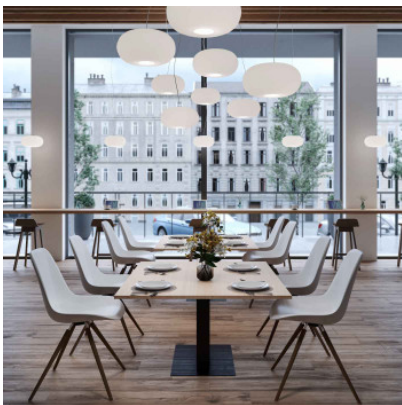

## Prandina Over S3 / S5 LED

Prandina Over LED is a timeless suspension shaped like a flat sphere from mouth blown opaline white glass for diffuse and direct light that looks classy in any interior.

S3: ø 36cm MPN	769,00 € <del>MSRP 851,00 €</del> 1303000610101
S5: ø 42cm MPN	839,00 € <del>MSRP 928,00 €</del> 1303000710101

Bulbs	8.5W LED, 3000K, 1044 lm.
Dimensions	S3: shade diameter 36 cm, shade height 18.5 cm, suspension 200 cm, canopy diameter 16 cm, weight 5.2 kg. S5: shade diameter 42 cm, shade height 21.5 cm, Aufhängung 200 cm, canopy diameter 16 cm, weight 6.1 kg.