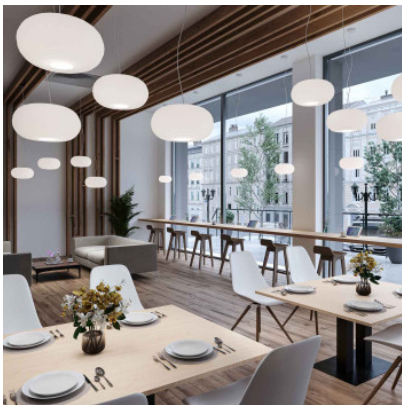

## Prandina Over S3 / S5 LED

Prandina Over LED is a timeless suspension shaped like a flat sphere from mouth blown opaline white glass for diffuse and direct light that looks classy in any interior.

S3: ø 36cm MPN	769,00 € <del>MSRP 851,00 €</del> 1303000610101
S5: ø 42cm MPN	839,00 € <del>MSRP 928,00 €</del> 1303000710101

Bulbs	8.5W LED, 3000K, 1044 lm.
Dimensions	S3: shade diameter 36 cm, shade height 18.5 cm, suspension 200 cm, canopy diameter 16 cm, weight 5.2 kg. S5: shade diameter 42 cm, shade height 21.5 cm, Aufhängung 200 cm, canopy diameter 16 cm, weight 6.1 kg.