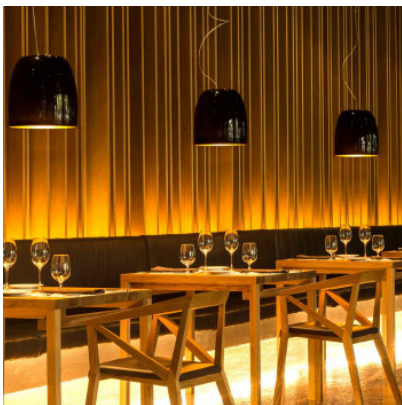

Prandina Notte S5

Pendant lamp Notte S5 with diffuser made of glass in various options. Opal white shade offers diffuse and direct light, whereas the further version provide only direct illumination. Canopy white matt.

opal white MPN	579,00 €-MSRP-641,00-€ 1283001610101
glossy black MPN	609,00 €-MSRP-877,00-€ 1283001610124
glossy black, gold leaf inside MPN	789,00 €-MSRP-877,00-€ 1283001610159
gold leaf MPN	819,00 €-MSRP-910,00-€ 1283001610198
copper MPN	869,00 €-MSRP-962,00-€ 1283001610170
mirror MPN	869,00 €-MSRP-962,00-€ 1283001610110

Bulbs
Dimensions

1 x max. 8.5W E27 LED lamp.
Shade diameter 36 cm, shade height 36.5 cm,
suspension 200 cm, canopy diameter 12 cm, weight
6 kg.

17.04.2024 3:20:57

All prices shown include 19% VAT for deliveries to Deutschland excluding possible shipping costs.