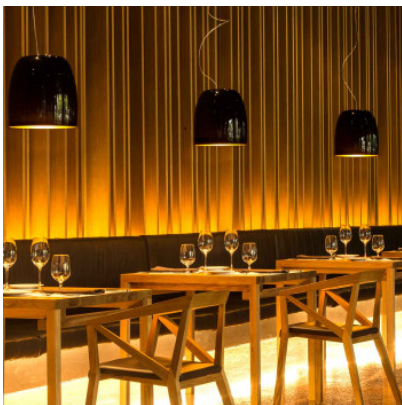

Prandina Notte S5 LED

Style, elegance and also innovation are the qualities of the Prandina Notte LED S5 suspension. The shade from mouth-blown glass is available in an array of versions. Dimmable (TRIAC).

opal white MPN	869,00 € MSRP 969,00 € 1623001510101
glossy black MPN	1.049,00 € MSRP 1.172,00 € 1623001510124
glossy black, gold leaf inside MPN	1.049,00 € MSRP 1.172,00 € 1623001510159
gold leaf MPN	1.049,00 € MSRP 1.172,00 € 1623001510198
copper MPN	1.139,00 € MSRP 1.270,00 € 1623001510170
mirror MPN	1.139,00 € MSRP 1.270,00 € 1623001510110

Bulbs 8.5W LED, 3000K, 1044 lm.
Dimensions Shade diameter 36 cm, shade height 36.5 cm, suspension 200 cm, canopy diameter 16 cm, weight 6 kg.

26.04.2024 11:11:46

All prices shown include 19% VAT for deliveries to Deutschland excluding possible shipping costs.