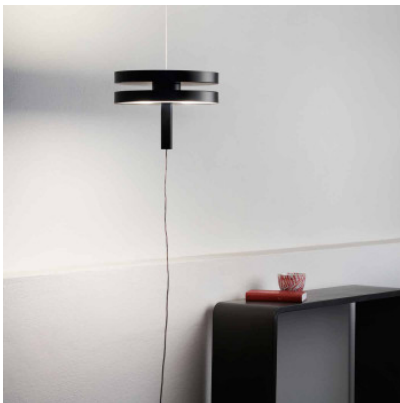

## Prandina LED Machine S30

The height-adjustable suspension LED Machine S30 by Prandina generates upwards and downwards directed light. Downwards running textile cable for wall socket. With dimmer.

black matt	1.379,00 € <del>MSRP 1.535,00 €</del>
MPN	1C33000313505
white matt	1.379,00 € <del>MSRP 1.535,00 €</del>
MPN	1C33000313031

**Bulbs** 14.2W LED + 14.2W LED, 3000K, 2485 lm + 2485 lm.  
**Dimensions** Shade diameter 33 cm, shade height 21 cm, height with suspension 10 - max. 110 cm, canopy diameter 7 cm, weight 7 kg.

06.05.2024 18:48:30