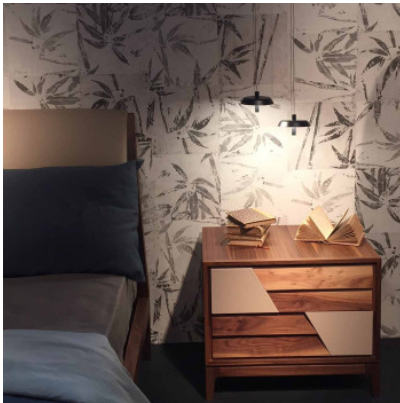

Prandina Landing S1

LED suspension Prandina Landing S1 with white or black metallic shade and cylindrical stem. Diffuser of methacrylate. Glare-free, direct light downwards. Dimmable (TRIAC).

black matt	349,00 € MSRP 393,00 €
MPN	1C23000113500
white matt	349,00 € MSRP 393,00 €
MPN	1C23000113000

Bulbs 4.8W LED, 3000K, 720 lm.
Dimensions Diameter 12 cm, shade height 7.6 cm, suspension 300 cm, canopy diameter 12 cm, canopy height 4 cm, weight 1.2 kg.

01.05.2024 16:07:10

All prices shown include 19% VAT for deliveries to Deutschland excluding possible shipping costs.