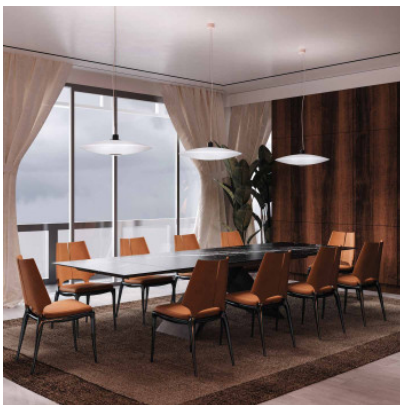

Prandina Extra S3

The suspension Extra S3 by Prandina has a modern design of glass and provides diffuse or direct light depending on the diffuser version.

| | |
|--------------------------|-------------------------------------|
| white satined | 739,00 € MSRP 922,00 € |
| MPN | 1143000810101 |
| white satined / mirrored | 799,00 € MSRP 1.006,00 € |
| MPN | 1143000810107 |

| | |
|------------|---|
| Bulbs | 1 x E27 LED lamp. |
| Dimensions | Shade diameter 63 cm, suspension 200 cm, canopy diameter 8 cm, weight 9 kg. |

27.04.2024 0:17:31

All prices shown include 19% VAT for deliveries to Deutschland excluding possible shipping costs.