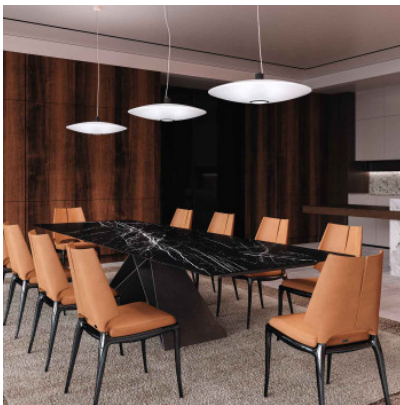

Prandina Extra S1

Prandina Extra S1 is the small pendant lamp with curved glass diffuser. Two versions: with satin white glass for diffuse light or with mirrored top dish for direct light.

white satined	689,00 € MSRP 768,00 €
MPN	1143000710101
white satined / mirrored	739,00 € MSRP 827,00 €
MPN	1143000710107

Bulbs 1 x E27 LED lamp.
Dimensions Shade diameter 51 cm, suspension 200 cm, canopy diameter 8 cm, weight 6.5 kg.

26.04.2024 16:33:36

All prices shown include 19% VAT for deliveries to Deutschland excluding possible shipping costs.