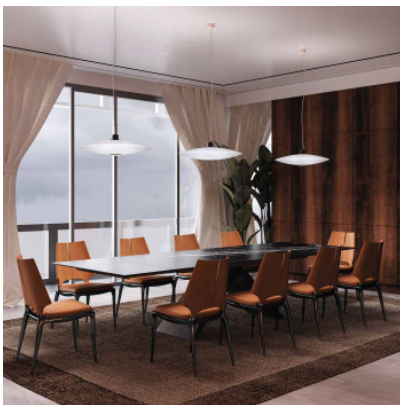

Prandina Extra S1

Prandina Extra S1 is the small pendant lamp with curved glass diffuser. Two versions: with satin white glass for diffuse light or with mirrored top dish for direct light.

white satined	689,00 € MSRP 768,00 €
MPN	1143000710101
white satined / mirrored	739,00 € MSRP 827,00 €
MPN	1143000710107

Bulbs 1 x E27 LED lamp.
Dimensions Shade diameter 51 cm, suspension 200 cm, canopy diameter 8 cm, weight 6.5 kg.

26.04.2024 16:33:36

All prices shown include 19% VAT for deliveries to Deutschland excluding possible shipping costs.