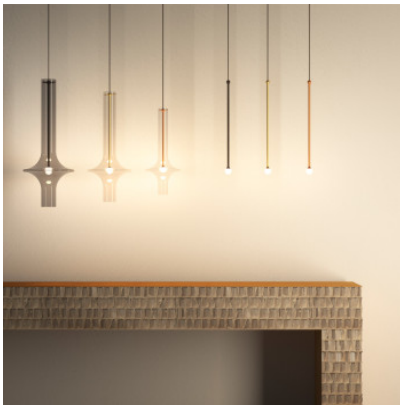

Penta Wonder Medium Sospensione

LED pendant light Penta Wonder Medium with ball-shaped diffuser and rod-shaped metal structure, both surrounded by a transparent glass tube. Trailing edge dimmable.

gold matt, glass clear MPN	629,00 €-MSRP-666,00-€ 1504-21-0601-N2WE+1704-90-0600-TXLE
gold matt, glass fumé MPN	769,00 €-MSRP-809,00-€ 1504-21-0654-N2WE+1704-90-0600-TXLE

Bulbs 4W 230V LED, 2700K, CRI 90.
Dimensions Shade height 57 cm, shade diameter 21 cm, canopy diameter 11 cm, canopy height 3.5 cm, cable length max. 200 cm.

03.05.2024 19:01:53

All prices shown include 19% VAT for deliveries to Deutschland excluding possible shipping costs.