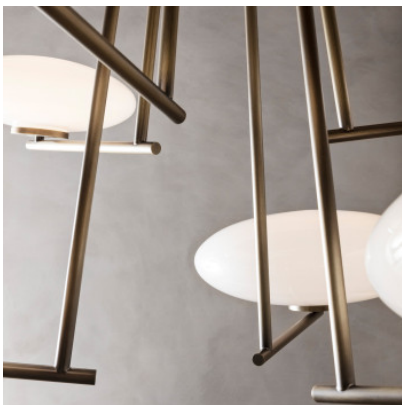

Penta Mamì Large Sospensione

LED suspension Penta Mamì Large with metal structure with six radiating arms and diffusers made of blown glass. Phase-cut dimmable.

black matt MPN	4.239,00 €-MSRP 4.463,00 € 1307-23-1103-DXWE
brushed bronze MPN	4.529,00 €-MSRP 4.772,00 € 1307-23-1703-DXWE

Bulbs 6 x 10W LED, 2700K
Dimensions Breite 125 cm, height 85 cm.

01.05.2024 17:01:56

All prices shown include 19% VAT for deliveries to Deutschland excluding possible shipping costs.