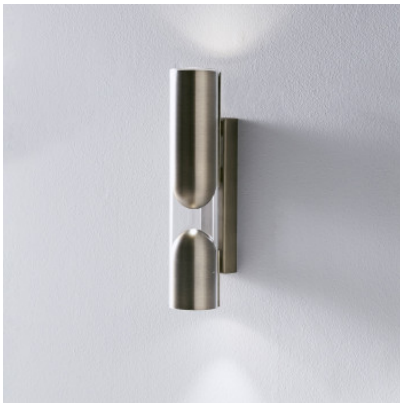

Penta Clash Applique Fix

The wall lamp Clash Applique Fix by Penta provides uplight and downlight. It is made of metal and transparent glass. 1x 2W LED integrated and 2x socket for GU10 lamps. Not dimmable.

black matt MPN	669,00 €-MSRP-744,00-€ 1699-30-1101-NXBE
brushed bronze MPN	669,00 €-MSRP-744,00-€ 1699-30-1701-NXBE

Bulbs 1x 2W LED 3000K + 2x GU10 LED-Retrofit
Dimensions Diameter 6 cm, height 30 cm, depth 9 cm.