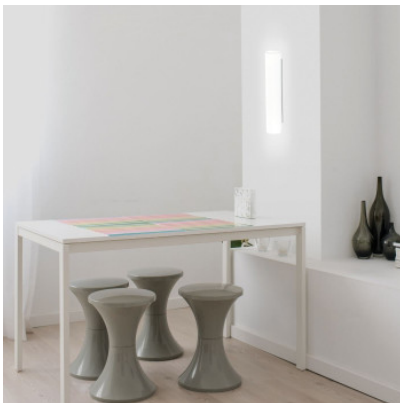

## Peill + Putzler Neptun

Curved, closed LED wall light Peill + Putzler Neptun made of matt opal glass, white metal fitting with retaining screws for glass attachment. On/Off. IP43.

50cm	387,00 €
MPN	P1299-0/L
EAN	4260639771245
Luminous flux (lm)	1870
60cm	453,00 €
MPN	P1309-0/L
EAN	4260639771252
Luminous flux (lm)	4200