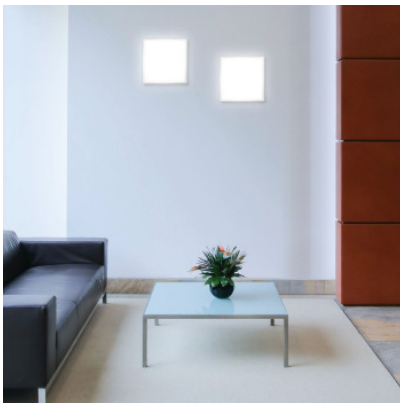

Peill + Putzler Cubo

Square wall and ceiling lamp Peill + Putzler Cubo made of matt opal glass, white metal fitting with screws for glass attachment. Phase-cut dimmable. IP43.

26cm	176,00 €
MPN	P0187-0
EAN	4260639771108

31cm	256,00 €
MPN	P0197-0
EAN	4260639771115

37cm	411,00 €
MPN	P0279-0
EAN	4260639771122

01.05.2024 6:31:29

All prices shown include 19% VAT for deliveries to Deutschland excluding possible shipping costs.

Lumen Lighting Nostraforma GmbH & Co KG
Bodenseestr. 129 | DE-81243 München
FON: +49 (0) 89 820 80 62 0 | FAX: +49 (0) 89 820 80 62 200
MAIL: nostraforma@nostraforma.com | WEB: www.nostraforma.com
BANK: Stadtparkasse München | BLZ: 701 500 00 | KTO: 907 228 290
IBAN: DE 85 7015 0000 0907 2282 90 | BIC: SSKMDEMM

UST-ID: DE 813 992 226
Registergericht München HRA 88136
Persönlich haftende Gesellschafter
Nostraforma Verwaltungs GmbH
Registergericht München HRA 175844
Geschäftsführer: Cerchi Alexander, Cerchi Patrick, Cerchi Manuel