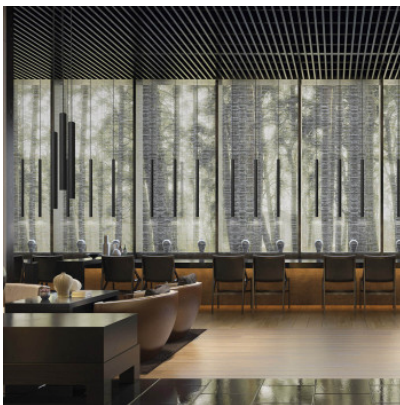

Panzeri To-Be Sospensione ø 5 cm

Pendant lamp Panzeri To-Be ø 5 cm with direct radiation. Structure and heat sink in extruded aluminum with polyacrylic paint, opal polycarbonate diffuser. Beam angle 35°. On/off. IP40.

black matt MPN	329,00 € ~~MSRP 390,00 €~~ L02706.045.1701
white MPN	329,00 € ~~MSRP 390,00 €~~ L02701.045.1701
brass satined MPN	399,00 € ~~MSRP 472,00 €~~ L02719.045.1701
bronze MPN	429,00 € ~~MSRP 510,00 €~~ L02717.045.1701
gold leaf MPN	449,00 € ~~MSRP 534,00 €~~ L02721.045.1701

Bulbs
Dimensions

10W LED, 2700K Ra>90, 806lm
Light head height 45 cm, diameter 52 mm, cable length 2m.

20.04.2024 14:25:13

All prices shown include 19% VAT for deliveries to Deutschland excluding possible shipping costs.