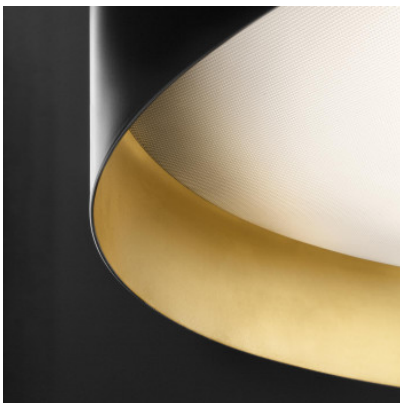

## Panzeri Ginevra Sospensione 80

Suspension Panzeri Ginevra 80 with painted aluminum shade and polycarbonate diffuser with prismatic structure, for light directed downwards. Dimmable Push/DALI.

matt black / gold MPN	1.709,00 € <del>MSRP 2.015,00 €</del> L09280.080.0402
white / gold MPN	1.709,00 € <del>MSRP 2.015,00 €</del> L09281.080.0402

Bulbs 88W LED, 8250 lm, 3000K, CRI 80.  
Dimensions Shade diameter 80 cm, shade height 14 cm, cable length max. 200 cm.

10.05.2024 10:03:00

All prices shown include 19% VAT for deliveries to Deutschland excluding possible shipping costs.