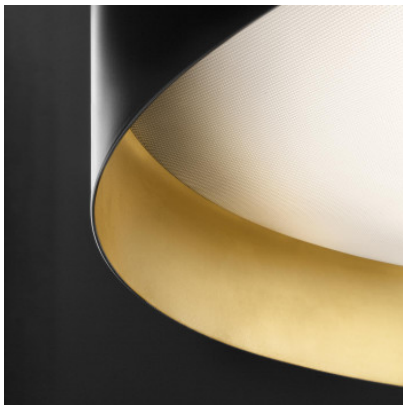

## Panzeri Ginevra Soffitto 80

The Ginevra 80 ceiling lamp by Panzeri has a broad, lacquered aluminium shade with a lower depth. It has an internal diffuser made of prismatic, structured polycarbonate.

matt black / gold, 3000K, Push/DALI MPN	1.499,00 € <del>MSRP 1.767,00 €</del> P09280.080.0402
white / gold, 3000K, Push/DALI MPN	1.499,00 € <del>MSRP 1.767,00 €</del> P09281.080.0402
matt black / gold, 2700-6500K DTW MPN	1.779,00 € <del>MSRP 2.099,00 €</del> P09280.080.9017
white / gold, 2700-6500K DTW MPN	1.779,00 € <del>MSRP 2.099,00 €</del> P09281.080.9017

Bulbs 75W LED, 7214 lm, 3000K, CRI 90.  
Dimensions Shade diameter 80 cm, shade height 14 cm.