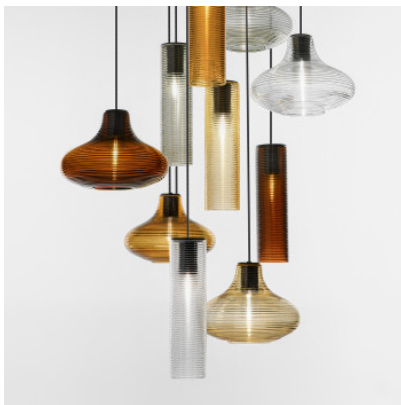

Panzeri Clio Sospensione

Pendant lamp Clio with direct and indirect light emission. Structure in printed raw aluminum and sheet metal painted with polyacrylic paint. Mouth-blown glass diffuser with ribbed surface.

black canopy, shade amber MPN	359,00 €-MSRP 424,00 € L09454.000.0200
black canopy, shade bronze MPN	359,00 €-MSRP 424,00 € L09455.000.0200
black canopy, shade steel grey MPN	359,00 €-MSRP 424,00 € L09453.000.0200
black canopy, shade tobacco MPN	359,00 €-MSRP 424,00 € L09456.000.0200
black canopy, shade transparent MPN	359,00 €-MSRP 424,00 € L09452.000.0200
black canopy, shade white MPN	359,00 €-MSRP 424,00 € L09451.000.0200

Bulbs 8W E27, 2700K, 1050lm, CRI 80 LED lamp or 1 x max. 57W E27 halogen lamp.
Dimensions Shade height 31 cm, shade diameter 8.5 cm, suspension 2.2 m.

01.05.2024 23:20:43

All prices shown include 19% VAT for deliveries to Deutschland excluding possible shipping costs.