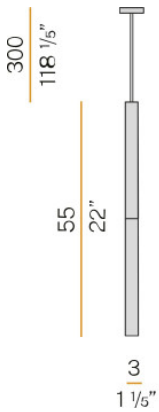

Panzeri Candle Sospensione LED

Pendant lamp Candle LED with direct and indirect emission. Turned steel structure with white polyacrylic paint. Diffuser made of partially satined borosilicate glass tube.

white	269,00 € -MSRP 315,00 €
MPN	L09501.000.0401
Luminous flux (lm)	238

10.05.2024 10:49:40

All prices shown include 19% VAT for deliveries to Deutschland excluding possible shipping costs.