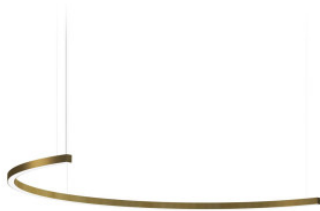

Panzeri Brooklyn Round Sospensione 180°

Suspension lamp Brooklyn Round 180° by Panzeri made of curved, extruded aluminum with direct light emission. Dimmable Push/DALI.

100cm, white	779,00 € MSRP 916,00 €
MPN	L23101.180.0402
Luminous flux (lm)	1483
100cm, black	899,00 € MSRP 1.057,00 €
MPN	L23102.180.0402
Luminous flux (lm)	1483
100cm, brass matt	899,00 € MSRP 1.057,00 €
MPN	L23119.180.0402
Luminous flux (lm)	1483
195cm, white	1.809,00 € MSRP 2.127,00 €
MPN	L23201.180.0402
Luminous flux (lm)	2965
195cm, black	2.079,00 € MSRP 2.446,00 €
MPN	L23202.180.0402
Luminous flux (lm)	2965
195cm, brass matt	2.079,00 € MSRP 2.446,00 €
MPN	L23219.180.0402
Luminous flux (lm)	2965