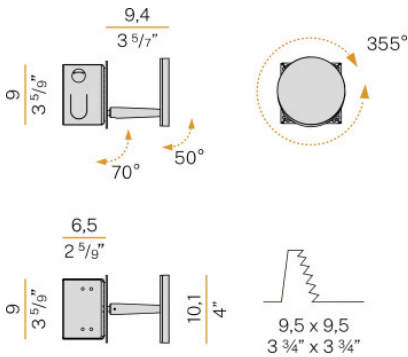

19.04.2024 20:55:05

All prices shown include 19% VAT for deliveries to Deutschland excluding possible shipping costs.