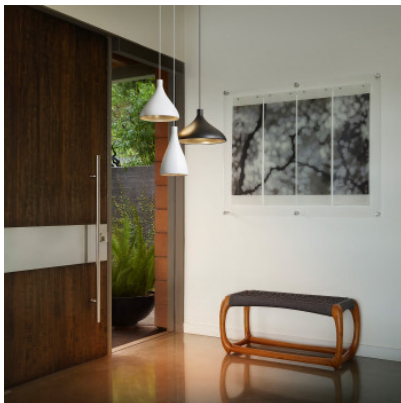

## Pablo Designs Swell Single Narrow

Pendant lamp Pablo Designs Swell Single Narrow made of aluminium, with steel canopy. direct light. For E27 bulbs. Phase-cut dimmable.

black / brass	299,00 € <del>MSRP 351,00 €</del>
MPN	10301
EAN	0696842103018

white / brass	299,00 € <del>MSRP 351,00 €</del>
MPN	10302
EAN	0696842103025

brass / brass	309,00 € <del>MSRP 363,00 €</del>
MPN	10374
EAN	0696842103742

Bulbs	1 x max. 14.5W E27 PAR30 LED lamp.
Dimensions	Shade diameter 20 cm, shade height 36 cm, cable length max. 305 cm, canopy diameter 12.25 cm, canopy height 3.3 cm.