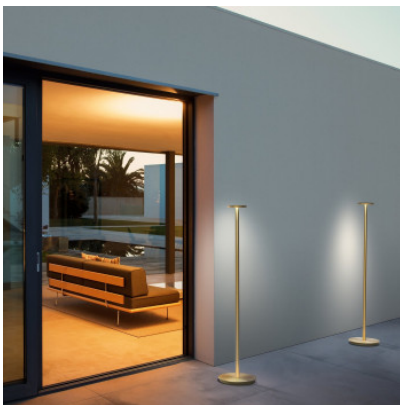

Pablo Designs Luci Floor

Rechargeable floor lamp Pablo Designs Luci Floor made of aluminum and polycarbonate. With 3-step touch dimmer on the lamp head. Warm Dim. Charging time 5 hours, battery life 11 - 110 hours. IP54.

black	459,00 €-MSRP-536,00-€
MPN	10744
EAN	0696842107443
Luminous flux (lm)	350

brass	459,00 €-MSRP-536,00-€
MPN	10745
EAN	0696842107450
Luminous flux (lm)	350

silver	459,00 €-MSRP-536,00-€
MPN	10746
EAN	0696842107467
Luminous flux (lm)	350

white	459,00 €-MSRP-536,00-€
MPN	10747
EAN	0696842107474
Luminous flux (lm)	350

29.04.2024 5:00:09

All prices shown include 19% VAT for deliveries to Deutschland excluding possible shipping costs.