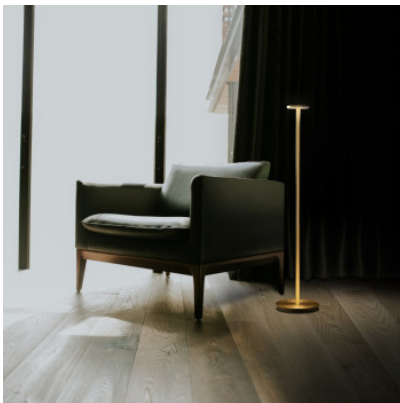

Pablo Designs Luci Floor

Rechargeable floor lamp Pablo Designs Luci Floor made of aluminum and polycarbonate. With 3-step touch dimmer on the lamp head. Warm Dim. Charging time 5 hours, battery life 11 - 110 hours. IP54.

black	459,00 €-MSRP-536,00-€
MPN	10744
EAN	0696842107443
Luminous flux (lm)	350

brass	459,00 €-MSRP-536,00-€
MPN	10745
EAN	0696842107450
Luminous flux (lm)	350

silver	459,00 €-MSRP-536,00-€
MPN	10746
EAN	0696842107467
Luminous flux (lm)	350

white	459,00 €-MSRP-536,00-€
MPN	10747
EAN	0696842107474
Luminous flux (lm)	350

29.04.2024 5:00:09

All prices shown include 19% VAT for deliveries to Deutschland excluding possible shipping costs.