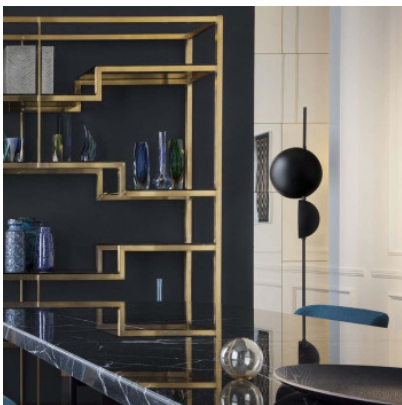

Oluce Superluna 397

LED floor lamp Superluna by Oluce of metal with two hemispherical reflectors, turning on their own axis for indirect, reflected light. With switch on the cable.

black	1.539,00 € MSRP 1.811,00 €
MPN	L0397 NE
anodised brass	1.669,00 € MSRP 1.959,00 €
MPN	L0397 OR

Bulbs 2 x 7.5W LED, 3000K, 1530 lm, CRI>85.
 Dimensions Height 175 cm, base diameter 28 cm.

03.05.2024 17:11:53

All prices shown include 19% VAT for deliveries to Deutschland excluding possible shipping costs.