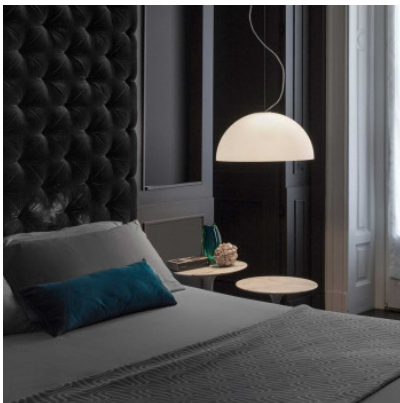

Oluce Sonora 438

Suspension Sonora 438 by Oluce with a diameter of 38 cm has a dome-shaped shade of opaline white, blown Murano glass for downward and diffuse light. For E27 lamps. Phase-cut dimmable.

opal glass	549,00 €-MSRP-652,00-€
MPN	L0438 BI

Bulbs	1 x E27 LED.
Dimensions	Diameter 38 cm, shade height 19 cm, cable length 240 cm.

20.04.2024 7:33:46

All prices shown include 19% VAT for deliveries to Deutschland excluding possible shipping costs.