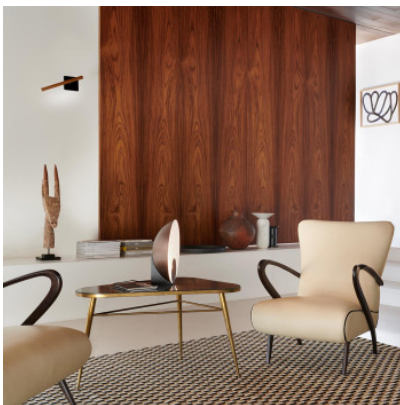

Oluce Siro 288

LED table lamp Siro 288 by Oluce with satined or lacquered metallic reflector and white inner side for cozy indirect lighting for mood lighting. With dimmer on the cable.

satined bronze	1.249,00 € ~~MSRP 1.476,00 €~~
MPN	L0288 BR
satined gold	1.249,00 € ~~MSRP 1.476,00 €~~
MPN	L0288 OR

Bulbs 13W LED, 2700K, 1700 lm, CRI>90.
Dimensions Diameter 45 cm.

19.04.2024 18:25:14

All prices shown include 19% VAT for deliveries to Deutschland excluding possible shipping costs.

Lumen Lighting Nostraforma GmbH & Co KG
Bodenseestr. 129 | DE-81243 München
FON: +49 (0) 89 820 80 62 0 | FAX: +49 (0) 89 820 80 62 200
MAIL: nostraforma@nostraforma.com | WEB: www.nostraforma.com
BANK: Stadtparkasse München | BLZ: 701 500 00 | KTO: 907 228 290
IBAN: DE 85 7015 0000 0907 2282 90 | BIC: SSKMDEMM

UST-ID: DE 813 992 226
Registergericht München HRA 88136
Persönlich haftende Gesellschafter
Nostraforma Verwaltungs GmbH
Registergericht München HRA 175844
Geschäftsführer: Cerchi Alexander, Cerchi Patrick, Cerchi Manuel