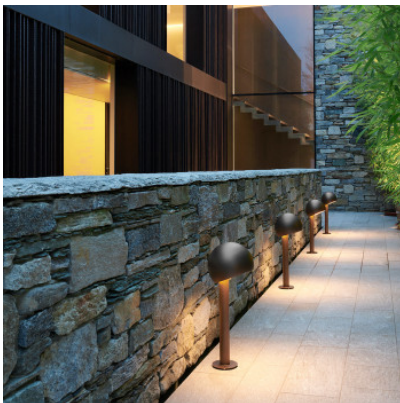

Oluce Otto 329

LED bollard light Otto 329 by Oluce of lacquered metal with easily tiltable dome-shaped shade illuminates the surface below with warm white light. Non-dimmable. IP44.

Indian Brown	789,00 € MSRP 988,00 €
MPN	L0329 IB

Bulbs	6.3W LED, 3000K, 600 lm, CRI>85.
Dimensions	Height 66 cm, diameter 25 cm, base diameter 14 cm.

26.04.2024 20:22:08

All prices shown include 19% VAT for deliveries to Deutschland excluding possible shipping costs.