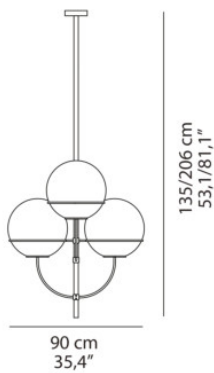

Oluce Lyndon 450

Suspension Lyndon 450 by Oluce with structure of chromed or gold satined metal with ball-shaped diffusers of glass. Light in all the directions. For E27 lamps. Phase-cut dimmable.

chrome	4.149,00 € -MSRP 4.879,00 €
MPN	L0450 CR
satined gold	4.869,00 € -MSRP 5.733,00 €
MPN	L0450 OR

Bulbs 4 x E27 LED.
Dimensions Width 90 cm, height 135 - max. 206 cm.

25.04.2024 21:35:08

All prices shown include 19% VAT for deliveries to Deutschland excluding possible shipping costs.

Lumen Lighting Nostraforma GmbH & Co KG
Bodenseestr. 129 | DE-81243 München
FON: +49 (0) 89 820 80 62 0 | FAX: +49 (0) 89 820 80 62 200
MAIL: nostraforma@nostraforma.com | WEB: www.nostraforma.com
BANK: Stadtparkasse München | BLZ: 701 500 00 | KTO: 907 228 290
IBAN: DE 85 7015 0000 0907 2282 90 | BIC: SSKMDEMM