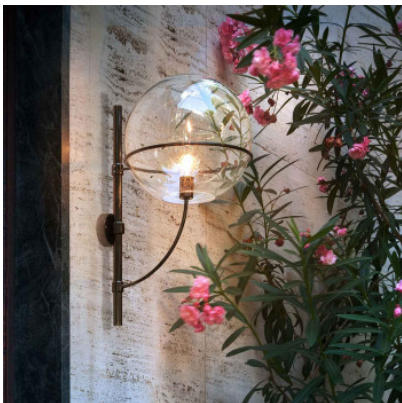

Oluce Lyndon 160

Exterior wall lamp Lyndon 160 by Oluce with galvanized, black metallic structure and ball-shaped shade of transparent polycarbonate. For E27 lamps. Phase-cut dimmable. IP23.

ø 30cm MPN	829,00 € -MSRP 976,00 € L0160/M NE
ø 40cm MPN	989,00 € -MSRP 1.159,00 € L0160 NE

Bulbs 1 x E27 LED.
 Dimensions ø 30 cm: Height 53 cm, diameter 30 cm, depth 40 cm. ø 40 cm: Height 70 cm, diameter 40 cm, depth 50 cm.

23.04.2024 17:59:03

All prices shown include 19% VAT for deliveries to Deutschland excluding possible shipping costs.