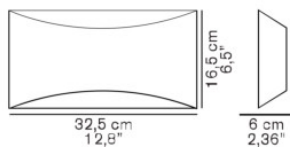

Bulbs 2 x 6W LED, 3000K, 2 x 770 lm, CRI>85.  
 Dimensions Width 32.5 cm, height 1.5 cm.

26.04.2024 9:26:17

All prices shown include 19% VAT for deliveries to Deutschland excluding possible shipping costs.