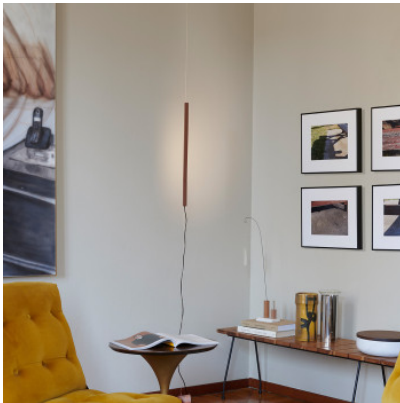

Oluce Ilo 467

LED suspension Ilo with adjustable light stem of aluminium for lateral light is suspended vertically from the ceiling and is connected to a black metallic base. Current supply downwards. Switch on the cable.

anodised bronze	759,00 €-MSRP-893,00-€
MPN	L0467 BR

Bulbs	8W LED, 2700K, 1100 lm, CRI>85.
Dimensions	Total height 5 m, diffuser height 59 cm.

19.04.2024 3:41:58

All prices shown include 19% VAT for deliveries to Deutschland excluding possible shipping costs.