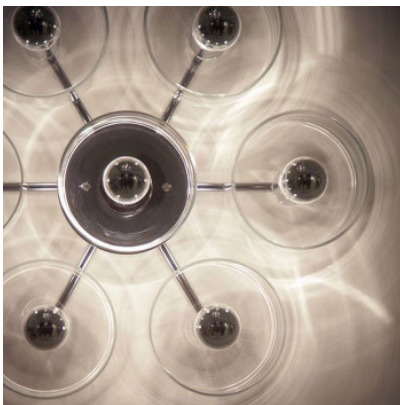

Oluce Fiore Wall/Ceiling Light

Wall/ceiling lamp Fiore by Oluce with diversely arranged shades of transparent glass for direct, reflected light. Chromed metallic structure. For E14 lamps. Phase-cut dimmable.

Fiore 103 MPN	759,00 € MSRP 890,00 € L0103 CR
Fiore 123 MPN	759,00 € MSRP 890,00 € L0123 CR
Fiore 173 MPN	1.519,00 € MSRP 1.793,00 € L0173 CR

Bulbs Fiore 123, 103: 3 x E14 LED. Fiore 173: 7 x E14 LED.
Dimensions Fiore 123: Depth 13 cm, width 46 cm, height 13.5 cm. Fiore 103: Depth 13 cm, width 30 cm, height 30 cm. Fiore 173: Depth 13 cm, width 46 cm, height 43 cm.