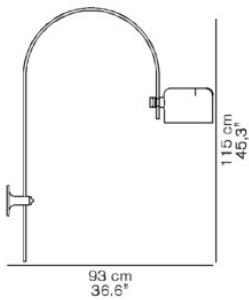

Oluce Coupé 1158

Wall lamp Coupé 1158 by Oluce with chromed, arched arm and movable, height-adjustable dome-shaped shade of lacquered aluminium for direct, downwards directed light. With cable and plug. For E27 lamps.

black	1.059,00 € MSRP 1.251,00 €
MPN	L1158 NE

Bulbs	1 x E27 LED.
Dimensions	Height 115 cm, depth 93 cm.

19.04.2024 4:28:38

All prices shown include 19% VAT for deliveries to Deutschland excluding possible shipping costs.