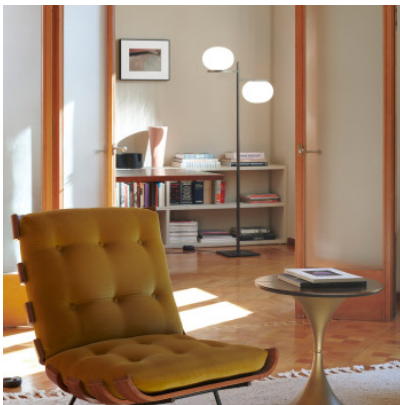

Oluce Alba 383

Floor lamp Alba 383 by Oluce with two elliptical diffusers of shiny opaline glass, structure of metal with anthracite metallic base. Diffuse light in all the directions. For E27 lamps. With dimmer on the cable.

| | |
|-----------------|----------------------------|
| anodised bronze | 1.389,00 €-MSRP 1.630,00 € |
| MPN | L0383 AB |
| satin brass | 1.389,00 €-MSRP 1.630,00 € |
| MPN | L0383 OS |

Bulbs 2 x E27 LED.
 Dimensions Height 172 cm, base width 28.5 cm, base depth 28.5 cm.