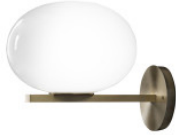

Oluce Alba 176

Wall lamp Alba 176 by Oluce with straight structure of satined brass, on which there is a shiny diffuser of white opaline glass. Diffuse, homogenous light. For E27 lamps. Phase-cut dimmable.

satin brass	539,00 €-MSRP-671,00-€
MPN	L0176 OS

Bulbs	1 x E27 LED.
Dimensions	Height 25 cm, depth 33 cm, base height 13 cm.

19.04.2024 23:43:20

All prices shown include 19% VAT for deliveries to Deutschland excluding possible shipping costs.