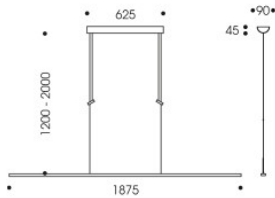

Oligo Lisgo Sky Straight Max

LED suspension Oligo Lisgo Sky Straight Max of metal and acrylic glass, with prismatic diffuser. Height-adjustable. Touch dimmer on the light body. Memory function.

champagne	1.749,00 €
MPN	T42-887-20-42
EAN	4035162270288
Luminous flux (lm)	4400
matt black	1.749,00 €
MPN	T42-887-20-23
EAN	4035162270233
Luminous flux (lm)	4400
matt grey	1.749,00 €
MPN	T42-887-20-45
EAN	4035162270264
Luminous flux (lm)	4400
matt red	1.749,00 €
MPN	T42-887-20-25
EAN	4035162270271
Luminous flux (lm)	4400
matt white	1.749,00 €
MPN	T42-887-20-21
EAN	4035162270240
Luminous flux (lm)	4400
chrome	1.799,00 €
MPN	T42-887-20-05
EAN	4035162270257
Luminous flux (lm)	4400