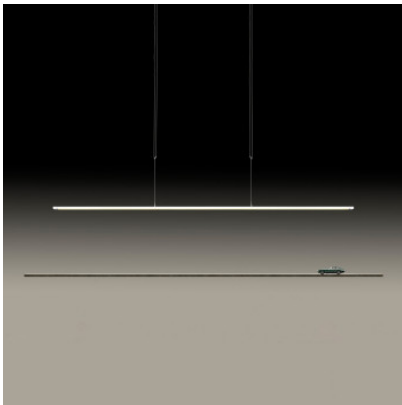

Oligo Lisgo Sky Straight Max

LED suspension Oligo Lisgo Sky Straight Max of metal and acrylic glass, with prismatic diffuser. Height-adjustable. Touch dimmer on the light body. Memory function.

champagne	1.749,00 €
MPN	T42-887-20-42
EAN	4035162270288
Luminous flux (lm)	4400
matt black	1.749,00 €
MPN	T42-887-20-23
EAN	4035162270233
Luminous flux (lm)	4400
matt grey	1.749,00 €
MPN	T42-887-20-45
EAN	4035162270264
Luminous flux (lm)	4400
matt red	1.749,00 €
MPN	T42-887-20-25
EAN	4035162270271
Luminous flux (lm)	4400
matt white	1.749,00 €
MPN	T42-887-20-21
EAN	4035162270240
Luminous flux (lm)	4400
chrome	1.799,00 €
MPN	T42-887-20-05
EAN	4035162270257
Luminous flux (lm)	4400