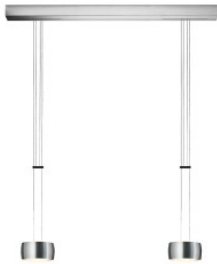

## Oligo Grace 2 Tunable White Pendant Light

Height-adjustable LED suspension Oligo Grace 2 Tunable White with two pendants of metal and glass. Continuously height-adjustable, uplight and downlight per head separately controllable via gesture control, Casambi.

brushed aluminium	1.616,00 €
MPN	G42-931-27-12
EAN	40351623337851
Luminous flux (lm)	2300
chrome	1.616,00 €
MPN	G42-931-26-05
EAN	40351623337844
Luminous flux (lm)	2300
glossy white	1.616,00 €
MPN	G42-931-28-20
EAN	40351623337905
Luminous flux (lm)	2300
Brazilian Brown	1.856,00 €
MPN	G42-931-27-41
EAN	40351623337875
Luminous flux (lm)	2300
Espresso	1.856,00 €
MPN	G42-931-27-48
EAN	40351623337882
Luminous flux (lm)	2300
Purple Grey	1.856,00 €
MPN	G42-931-27-49
EAN	40351623337899
Luminous flux (lm)	2300
Satin Copper	1.856,00 €
MPN	G42-931-27-15
EAN	40351623337868
Luminous flux (lm)	2300