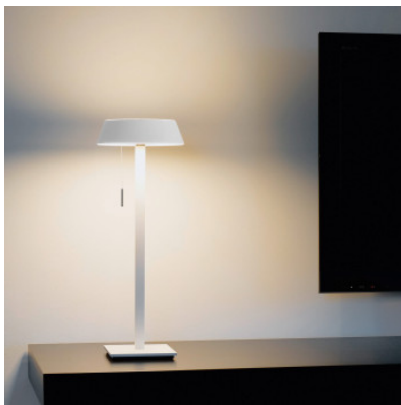

## Oligo Glance Table Lamp straight

LED table lamp Oligo Glance of metal and acrylic with straight stem and swivelling head. Uplight/downlight in three modes. Dimmable via pull-switch on the head. Memory function, Sleep-Tight function.

cashmere	749,00 €
MPN	45-883-10-51
EAN	4035162332856
Luminous flux (lm)	1600
matt black	749,00 €
MPN	45-883-11-23
EAN	4035162267059
Luminous flux (lm)	1600
matt grey	749,00 €
MPN	45-883-11-45
EAN	4035162267066
Luminous flux (lm)	1600
matt red	749,00 €
MPN	45-883-11-25
EAN	4035162267073
Luminous flux (lm)	1600
matt white	749,00 €
MPN	45-883-10-21
EAN	4035162267042
Luminous flux (lm)	1600