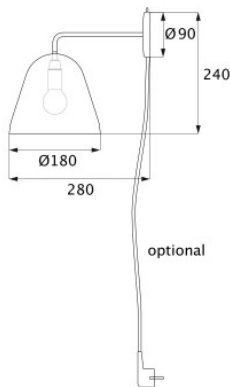

Nyta Tilt Wall grey with cable

The stylish wall lamp Tilt Wall by Nyta has a diffuser in mat grey metallic outside and in mat white inside which can be turned and tilted along the opening.

cable black	539,00 €-MSRP-571,00-€
MPN	TILT WALL 3.3.2
EAN	4260366480915
cable grey	539,00 €-MSRP-571,00-€
MPN	TILT WALL 3.3.6
EAN	4260366480953
cable red	539,00 €-MSRP-571,00-€
MPN	TILT WALL 3.3.3
EAN	4260366480922
cable white	539,00 €-MSRP-571,00-€
MPN	TILT WALL 3.3.1
EAN	4260366480908

Bulbs 1 x max. 60W 230V E14 incandescent lamp.
 Dimensions Shade diameter 18 cm, shade height 16 cm, total depth 28 cm, total height 24 cm, base diameter 9 cm, cable length 300 cm.