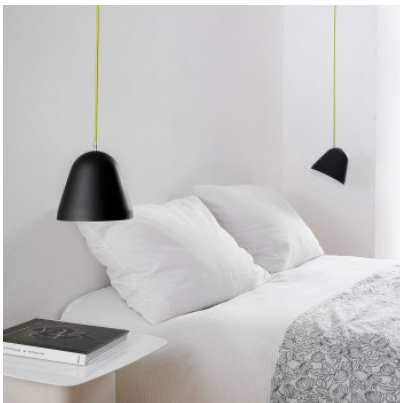

Nyta Tilt S black 3m

The small black suspension Tilt S by Nyta convinces with its function, light effect and high-quality materials.

cable black	339,00 €-MSRP 361,00 €
MPN	TILT S 2.2.2
EAN	4260366480472
cable grey	339,00 €-MSRP 361,00 €
MPN	TILT S 2.2.6
EAN	4260366480519
cable red	339,00 €-MSRP 361,00 €
MPN	TILT S 2.2.3
EAN	4260366480489
cable white	339,00 €-MSRP 361,00 €
MPN	TILT S 2.2.1
EAN	4260366480465

Bulbs 1 x max. 60W 230V E14 incandescent lamp.
 Dimensions Shade diameter 18 cm, shade height 16 cm, cable length 300 cm.