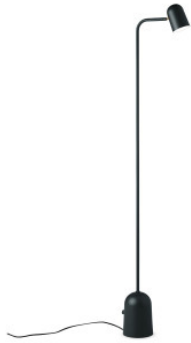

Northern Buddy Floor

Floor lamp Northern Buddy with structure and shade made of painted steel. Lampshade can be rotated and tilted. For GU10 bulbs. With dimmer switch on the base.

black	389,00 €-MSRP 485,00 €
MPN	248
EAN	7090018212482
dark green	389,00 €-MSRP 485,00 €
MPN	242
EAN	7090018212420
dark grey	389,00 €-MSRP 485,00 €
MPN	241
EAN	7090018212413
warm beige	389,00 €-MSRP 485,00 €
MPN	243
EAN	7090018212437
white	389,00 €-MSRP 485,00 €
MPN	240
EAN	7090018212406