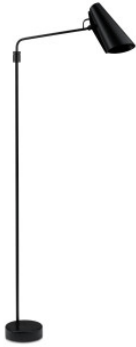

## Northern Birdy Floor Swing

Floor lamp Northern Birdy Floor Swing with steel structure and aluminum shade. Can be swiveled sideways. For E27 bulbs. With switch on the lamp head.

black / black	439,00 € <del>MSRP 544,00 €</del>
MPN	629
EAN	7090018216299
black / brass	439,00 € <del>MSRP 544,00 €</del>
MPN	628
EAN	7090018216282
black / steel	439,00 € <del>MSRP 544,00 €</del>
MPN	609
EAN	7090018216091