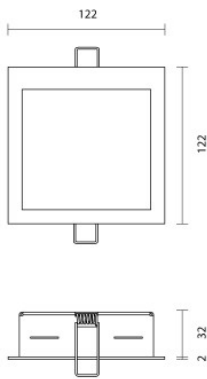

Nimbus Zen In M

The Zen In M recessed wall lamp by Nimbus is installed next to the floor and illuminates the floor with high-quality direct LED light, shining in an angle of 45 degrees. Of natural anodized aluminium.

Bulbs
Dimensions

1.5W 24V LED, 85 lm, 2700/3000 K.
Height 12.2 cm, width 12.2 cm, depth 2 mm,
installation depth 3.2 cm, cut out for cavity
mounting: height 10.5 cm, width 10 cm, depth
3.5 cm, recess for brick/hollow blocks
mounting: height 25 cm (with space for
converter) / 17.5 cm (without space for
converter), width 12 cm, depth 5 cm.