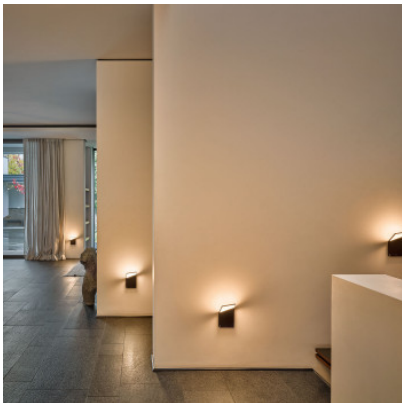

Nimbus Winglet CL

Winglet CL by Nimbus is a multifunctional rechargeable light with a flat casing of synthetics and a diffuser of acrylic glass. Inclusive magnetic wall fixation. IP20 protection index.

matt black	149,00 € MSRP 199,00 €
MPN	554-908
EAN	4251462200330

matt white	149,00 € MSRP 199,00 €
MPN	554-907
EAN	4251462200323

Bulbs 5V LED, 5-170 lm, 2,700K, CRI 90.
Dimensions Width 11.4 cm, height 17.8 cm, body thickness 1.3 cm, wall bracket diameter 6.8 cm. Weight 250 g (lamp), 40 g (wall bracket).