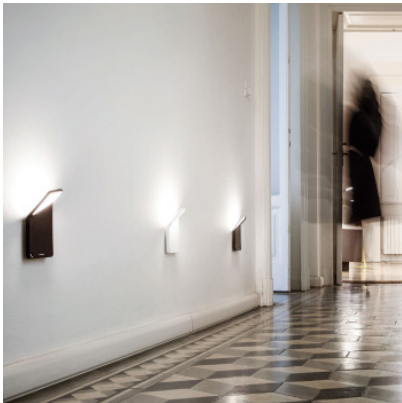

Nimbus Winglet CL

Winglet CL by Nimbus is a multifunctional rechargeable light with a flat casing of synthetics and a diffuser of acrylic glass. Inclusive magnetic wall fixation. IP20 protection index.

matt black	149,00 € ~~MSRP 199,00 €~~
MPN	554-908
EAN	4251462200330

matt white	149,00 € ~~MSRP 199,00 €~~
MPN	554-907
EAN	4251462200323

Bulbs 5V LED, 5-170 lm, 2,700K, CRI 90.
Dimensions Width 11.4 cm, height 17.8 cm, body thickness 1.3 cm, wall bracket diameter 6.8 cm. Weight 250 g (lamp), 40 g (wall bracket).

27.04.2024 6:14:09

All prices shown include 19% VAT for deliveries to Deutschland excluding possible shipping costs.